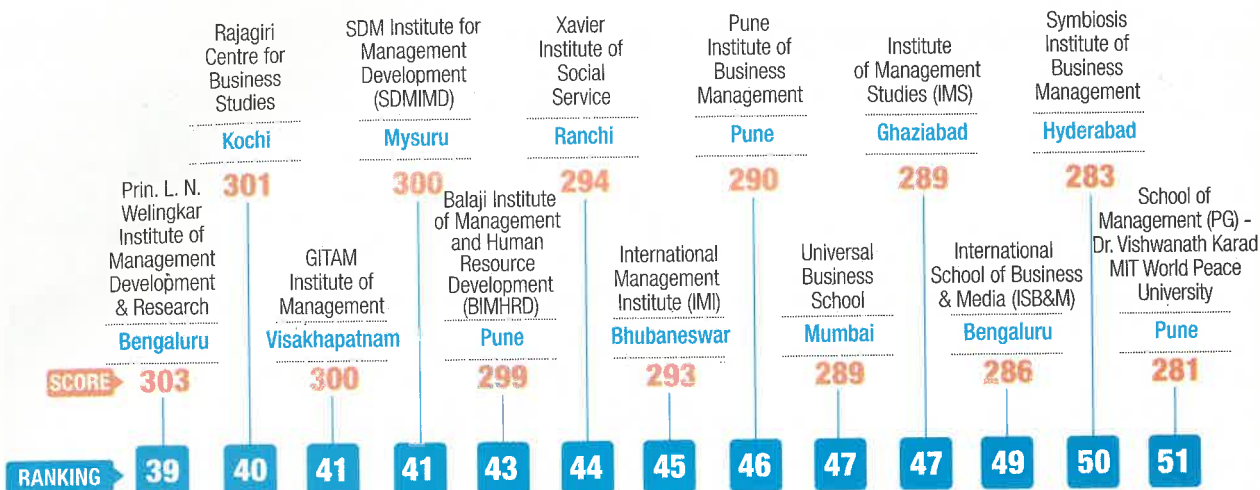

B-SCHOOLS PRIVATE ALL INDIA