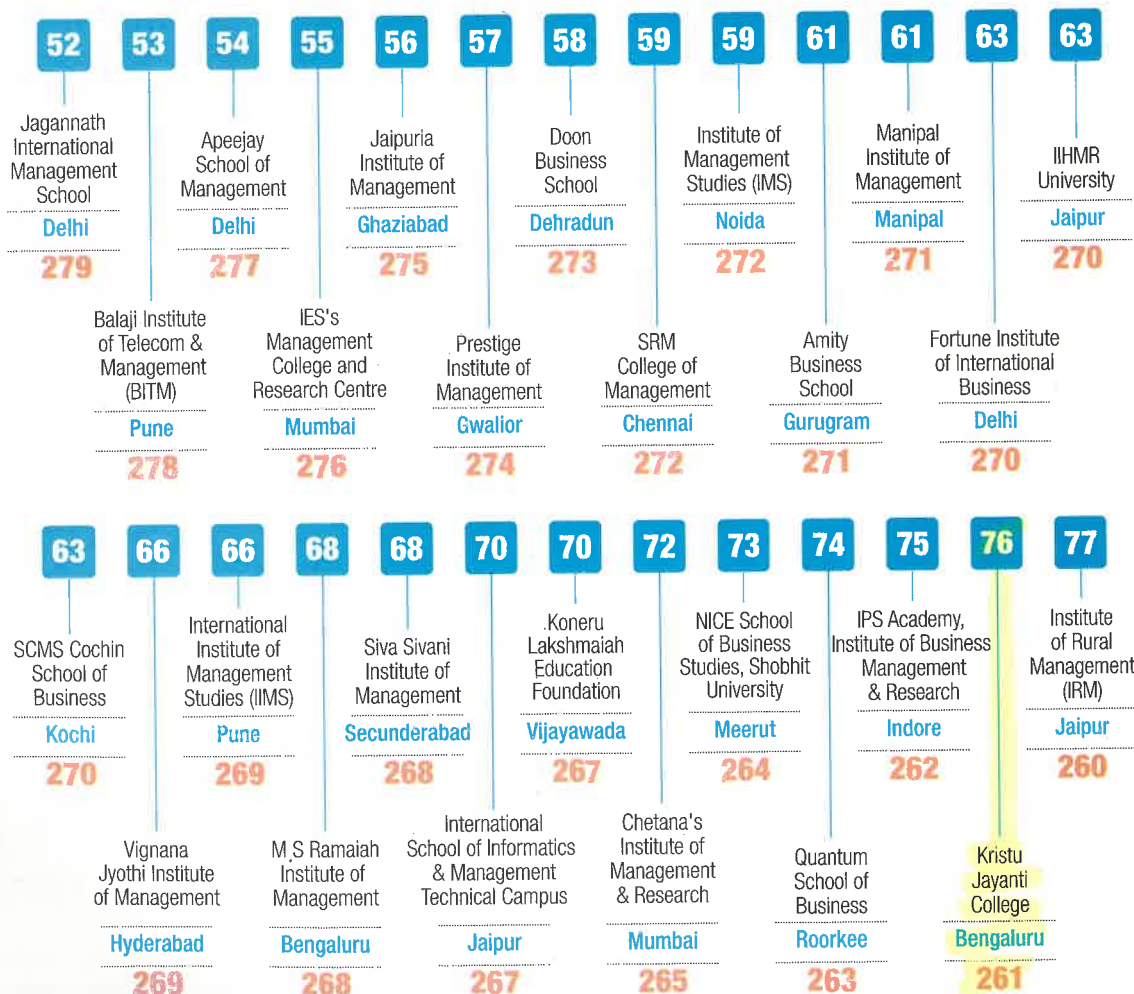

B-SCHOOLS PRIVATE ALL INDIA

B-SCHOOLS DELHI NCR

RANK 2021	GOVT (G)/ PVT (P)	COLLEGE	CITY	SCORE
1	G	Faculty of Management Studies (FMS)	Delhi	635
2	P	Management Development Institute (MDI)	Gurugram	627
3	P	Institute of Management Technology (IMT)	Ghaziabad	526
4	P	Lal Bahadur Shastri Institute of Management (LBSIM)	Delhi	409
5	P	Amity Business School	Noida	366
5	P	Jagan Institute of Management Studies	Delhi	366
7	P	I.T.S School of Management	Ghaziabad	305
8	P	Institute of Management Studies (IMS)	Ghaziabad	289
9	P	Jagannath International Management School	Delhi	279
10	P	Apeejay School of Management	Delhi	277
11	P	Jaipuria Institute of Management	Ghaziabad	275
12	P	Institute of Management Studies (IMS)	Noida	272
13	P	Amity Business School	Gurugram	271
14	P	Fortune Institute of International Business	Delhi	270
15	P	NICE School of Business Studies, Shobhit University	Meerut	264
16	P	Faculty of Management Studies - Manav Rachna International Institute of Research and Studies	Faridabad	258
16	P	Lloyd Business School	Greater Noida	258
18	P	International Institute of Health Management Research	Delhi	251
19	P	Ajay Kumar Garg Institute of Management	Ghaziabad	244
20	P	Greater Noida Institute of Technology - MBA Institute	Greater Noida	243
21	P	Greater Noida Institute of Technology (Engg. Institute)	Greater Noida	208
22	P	Vidya School of Business	Meerut	157
23	P	IIMT Engineering College	Meerut	114

B-SCHOOLS BENGALURU

RANK 2021	GOVT (G)/ PVT (P)	COLLEGE	SCORE
1	G	Indian Institute of Management (IIM)	854
2	P	School of Business and Management, Christ University	336
3	P	Indus Business Academy (IBA)	316
4	P	AIMS School of Business (Acharya Institute of Management and Sciences)	314
5	P	Prin. L. N. Welingkar Institute of Management Development & Research	303
6	P	International School of Business & Media (ISB&M)	286
7	P	M S Ramaiah Institute of Management	268
8	P	Kristu Jayanti College	261
9	P	St. Joseph's Institute of Management	253